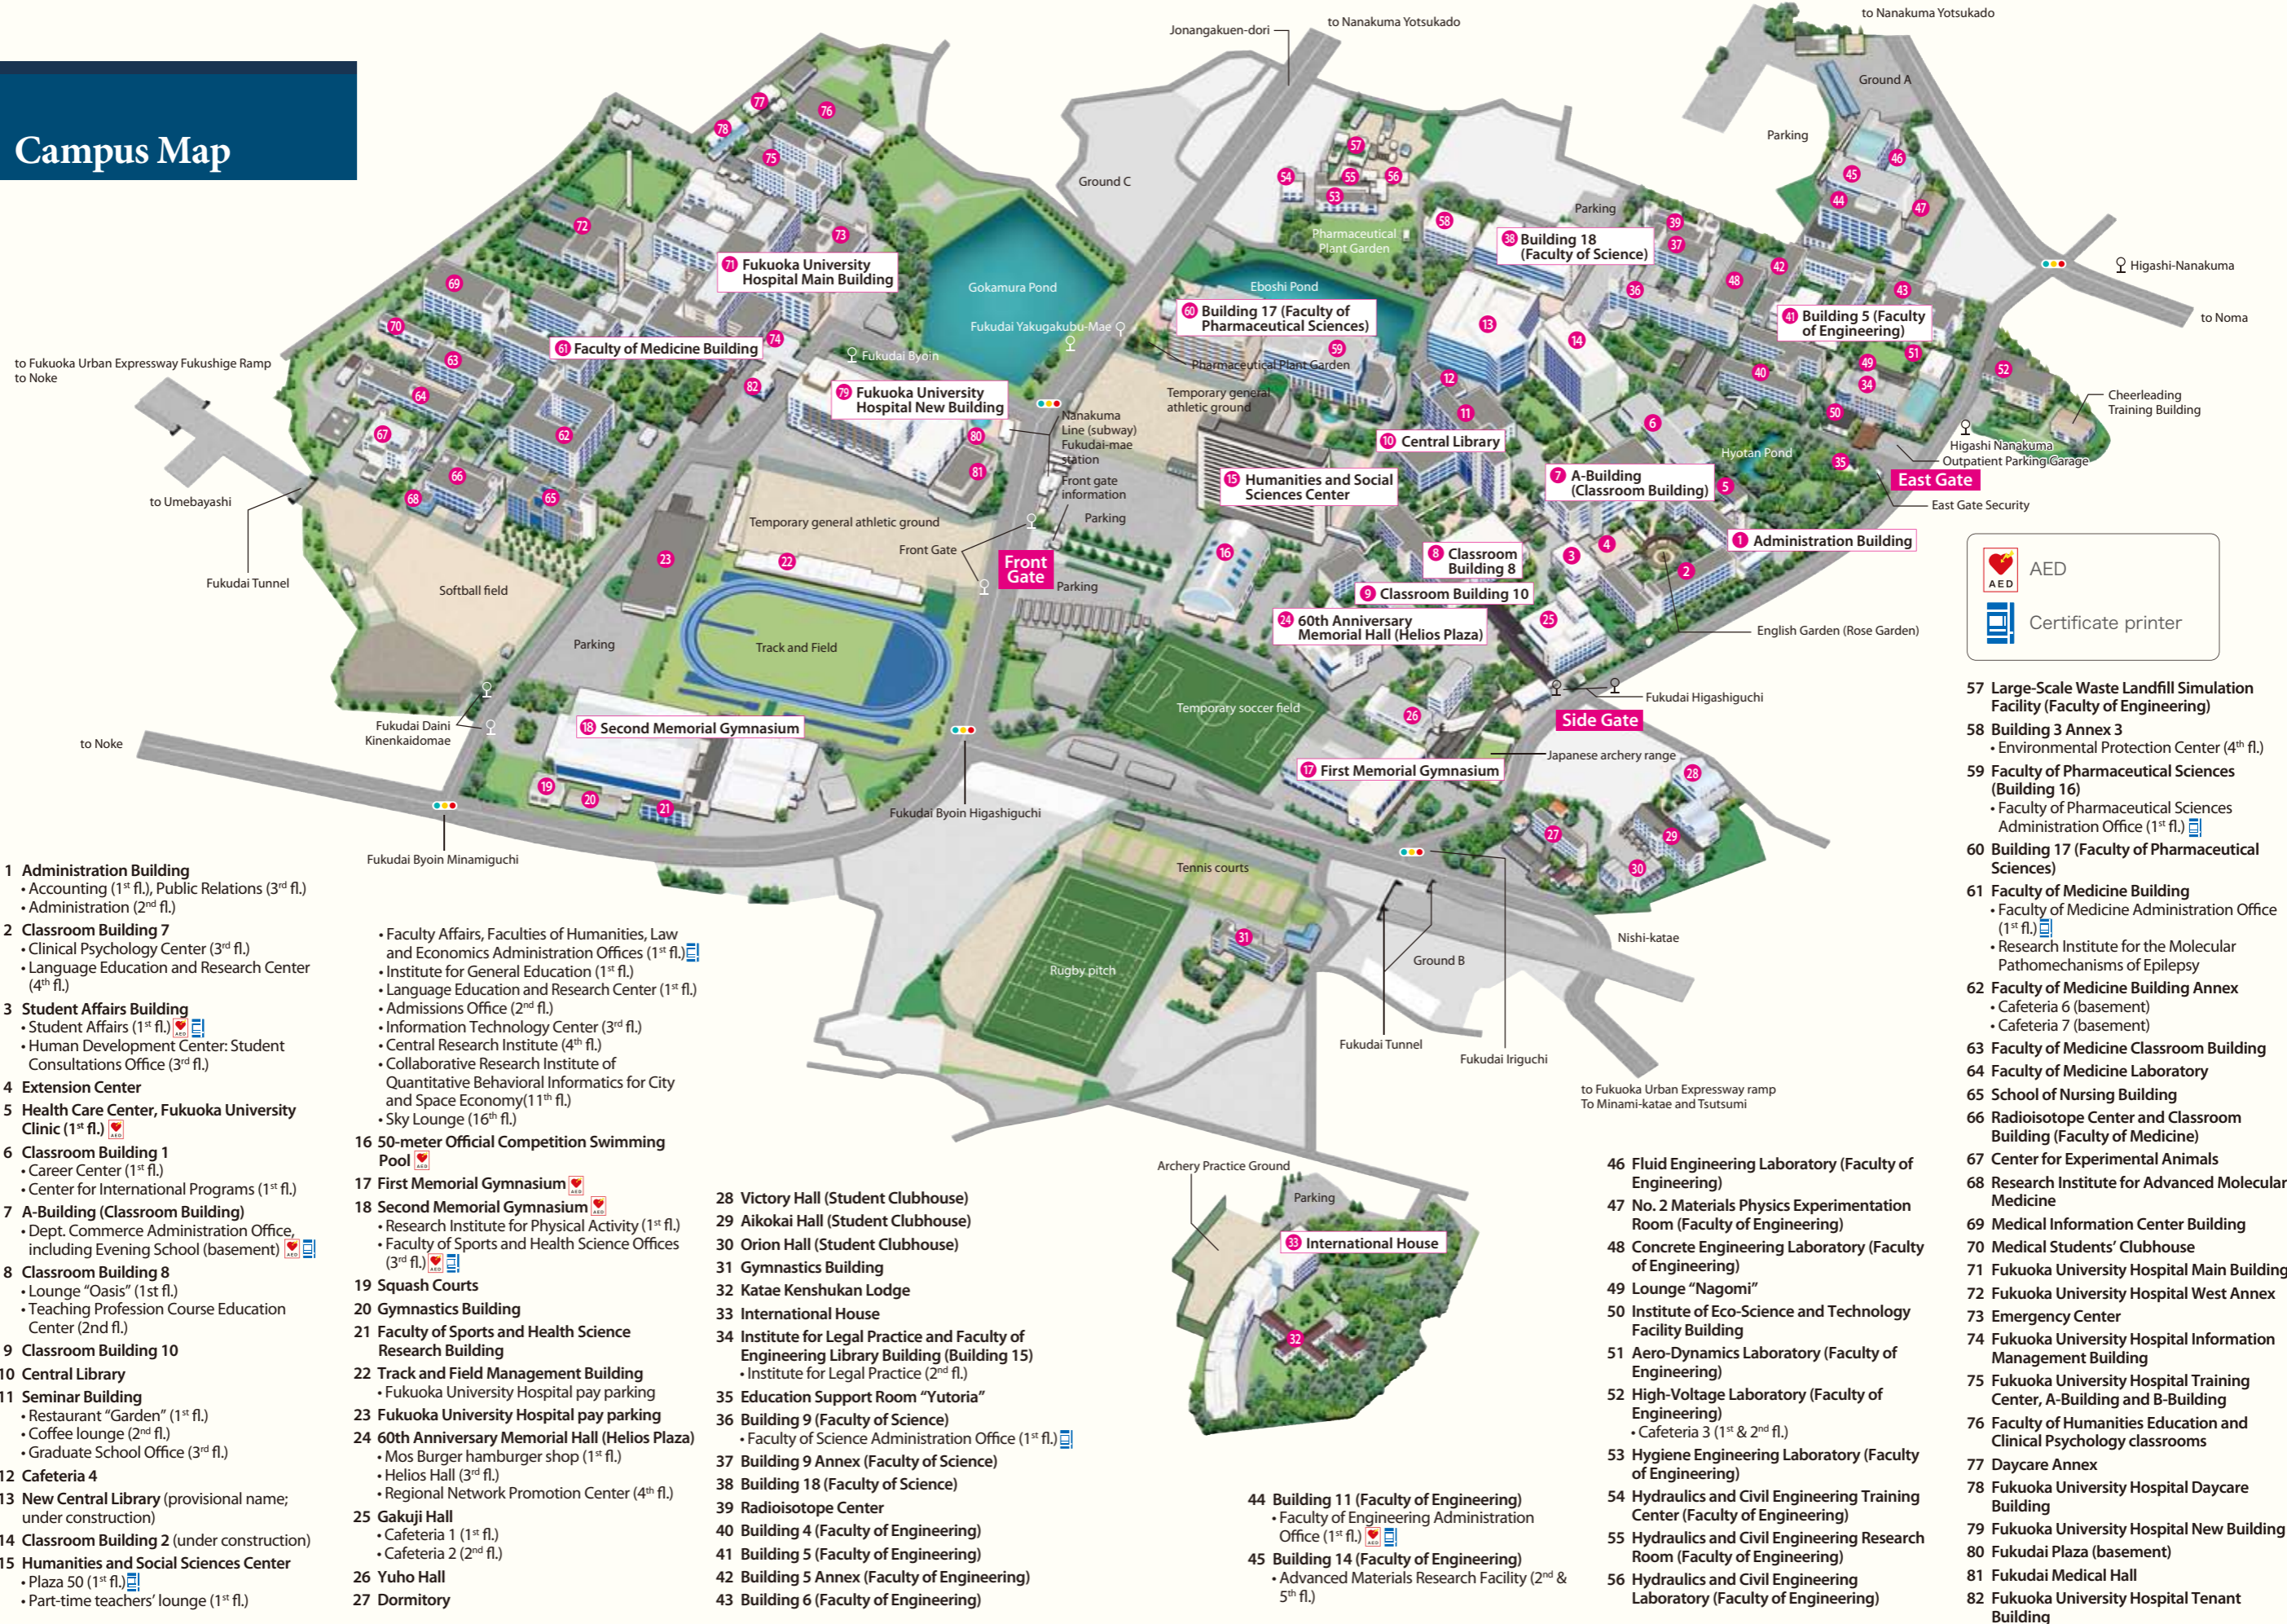

Campus Map

 AED
 Certificate printer

- 1 Administration Building**
 - Accounting (1st fl.), Public Relations (3rd fl.)
 - Administration (2nd fl.)
- 2 Classroom Building 7**
 - Clinical Psychology Center (3rd fl.)
 - Language Education and Research Center (4th fl.)
- 3 Student Affairs Building**
 - Student Affairs (1st fl.)
 - Human Development Center: Student Consultations Office (3rd fl.)
- 4 Extension Center**
- 5 Health Care Center, Fukuoka University Clinic (1st fl.)**
- 6 Classroom Building 1**
 - Career Center (1st fl.)
 - Center for International Programs (1st fl.)
- 7 A-Building (Classroom Building)**
 - Dept. Commerce Administration Office, including Evening School (basement)
- 8 Classroom Building 8**
 - Lounge "Oasis" (1st fl.)
 - Teaching Profession Course Education Center (2nd fl.)
- 9 Classroom Building 10**
- 10 Central Library**
- 11 Seminar Building**
 - Restaurant "Garden" (1st fl.)
 - Coffee lounge (2nd fl.)
 - Graduate School Office (3rd fl.)
- 12 Cafeteria 4**
- 13 New Central Library (provisional name; under construction)**
- 14 Classroom Building 2 (under construction)**
- 15 Humanities and Social Sciences Center**
 - Plaza 50 (1st fl.)
 - Part-time teachers' lounge (1st fl.)